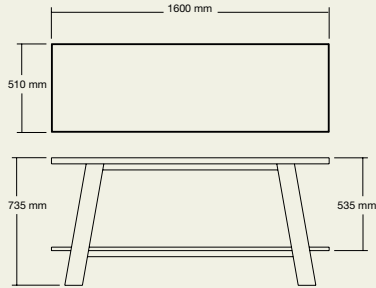

Latis round basin

Natural stone carrara
Natural stone noir
Natural stone sand
Solid surface white
Softskin

Latis rectangular basin

Natural stone carrara
Natural stone noir
Natural stone sand
Solid surface white
Softskin

Latis trestle

American oak with American oak shelf
American oak with Natural stone carrara shelf
American oak with Natural stone noir shelf
American oak with Natural stone sand shelf
American oak with Solid surface white shelf

Softskin

Yellow
Lavender
Charcoal
Sky