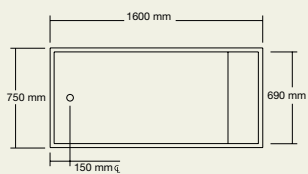

Product
Latis basins

Available in a range of finishes, the sculptural Latis round and rectangular basins offer a functional bowl. Each basin is supplied with a polished chrome pop up plug and waste.

Latis trestle