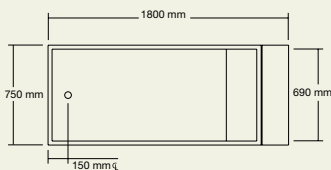

Latis bath
Solid surface white