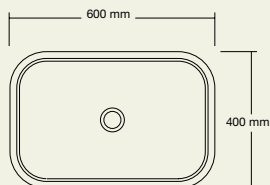

Latis rectangular basin

Natural stone carrara
 Natural stone noir
 Natural stone sand
 Solid surface white
 Softskin

Carrara

Noir

Sand

Solid surface white

Latis trestle

American oak with American oak shelf
 American oak with Natural stone carrara shelf
 American oak with Natural stone noir shelf
 American oak with Natural stone sand shelf
 American oak with Solid surface white shelf