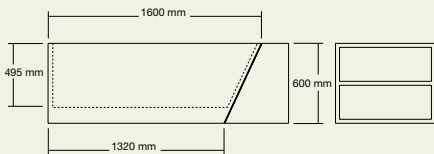

Latis bath
Solid surface white