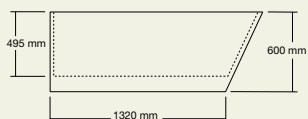

Product
Latis basins

Available in a range of finishes, the sculptural Latis round and rectangular basins offer a functional bowl. Each basin is supplied with a polished chrome pop up plug and waste.

Latis trestle