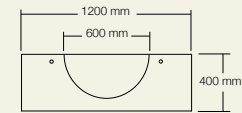

Onda washplane® omni glass
Omni glass white
Omni glass black
Omni glass clear
Custom colours available