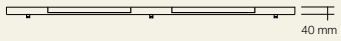

Geo washplane® stone
Noir
Sand
Carrara

Outlet detail for single 800 Washplane

Geo washplane® solid surface
Solid surface white