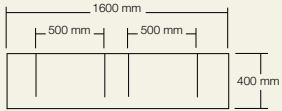

Geo washplane® stone
Noir
Sand
Carrara

Outlet detail for single 800 Washplane

Geo washplane® solid surface
Solid surface white