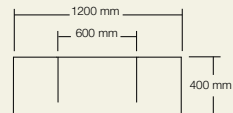

Outlet detail for single 800 Washplane

Linea washplane®
Seafoam glass