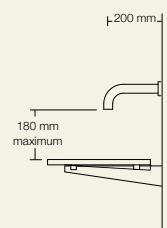

Onda washplane® omni glass
Omni glass white
Omni glass black
Omni glass clear
Custom colours available