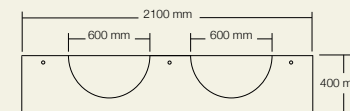

Onda washplane® omni glass
Omni glass white
Omni glass black
Omni glass clear
Custom colours available