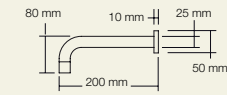

Onda high washplane®
Solid surface white

Ulisse wall outlets
Polished chrome
Ulisse wall outlets are also available in 250mm length

Product Washplane®
Behavioral changes over the years indicate that we are now using a continuous flow of clean water, rather than using soiled water in a plugged basin. Without the need to hold water, a basin could be slim, elegant and sculptural, and at the same time use considerably less water through the utilisation of a restricted water outlet, such as the Omvivo Ulisse outlet.
Each washplane® is designed and manufactured in Australia. The three styles, Geo, Linea and Onda are available in a range of unique finishes and are supplied with the hardware and drainage system to be installed into a cavity wall. A 150mm wall outlet for a Single 800mm Washplane® and a 200mm wall outlet for all others is recommended. Outlets must use 5-7 litres per minute with the water falling at a 90 degree angle directly onto the Washplane® top.