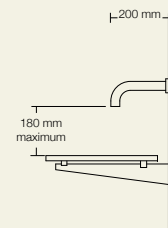

Geo washplane® stone
Noir
Sand
Carrara

Geo washplane® solid surface
Solid surface white

Linea washplane®
Seafoam glass

Onda washplane® omni glass
Omni glass white
Omni glass black
Omni glass clear
Custom colours available