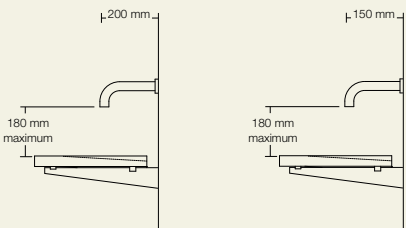

Geo washplane® stone
Noir
Sand
Carrara

Outlet detail for single 800 Washplane

Geo washplane® solid surface
Solid surface white