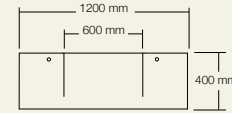

Geo washplane® stone
Noir
Sand
Carrara

Geo washplane® solid surface
Solid surface white

Linea washplane®
Seafoam glass

Onda washplane® omni glass
Omni glass white
Omni glass black
Omni glass clear
Custom colours available