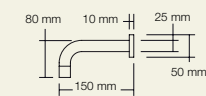

Onda high washplane®
Solid surface white

Ulisse wall outlets
Polished chrome
Ulisse wall outlets are also available in 250mm length

Product Washplane®
Behavioral changes over the years indicate that we are now using a continuous flow of clean water, rather than using soiled water in a plugged basin. Without the need to hold water, a basin could be slim, elegant and sculptural, and at the same time use considerably less water through the utilisation of a restricted water outlet, such as the Omvivo Ulisse outlet.
Each washplane® is designed and manufactured in Australia. The three styles, Geo, Linea and Onda are available in a range of unique finishes and are supplied with the hardware and drainage system to be installed into a cavity wall. A 150mm wall outlet for a Single 800mm Washplane® and a 200mm wall outlet for all others is recommended. Outlets must use 5-7 litres per minute with the water falling at a 90 degree angle directly onto the Washplane® top.