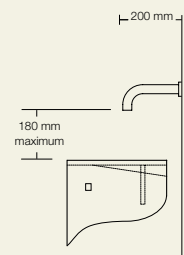

Onda high washplane®
Solid surface white

Ulisse wall outlets
Polished chrome
Ulisse wall outlets are also available in 250mm length

Product Washplane®
Behavioral changes over the years indicate that we are now using a continuous flow of clean water, rather than using soiled water in a plugged basin. Without the need to hold water, a basin could be slim, elegant and sculptural, and at the same time use considerably less water through the utilisation of a restricted water outlet, such as the Omvivo Ulisse outlet.
Each washplane® is designed and manufactured in Australia. The three styles, Geo, Linea and Onda are available in a range of unique finishes and are supplied with the hardware and drainage system to be installed into a cavity wall. A 150mm wall outlet for a Single 800mm Washplane® and a 200mm wall outlet for all others is recommended. Outlets must use 5-7 litres per minute with the water falling at a 90 degree angle directly onto the Washplane® top.