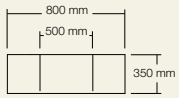

Geo washplane® stone
Noir
Sand
Carrara

Outlet detail for single 800 Washplane

Geo washplane® solid surface
Solid surface white