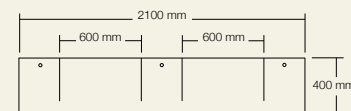

Geo washplane® stone
Noir
Sand
Carrara

Geo washplane® solid surface
Solid surface white

Linea washplane®
Seafoam glass

Onda washplane® omni glass
Omni glass white
Omni glass black
Omni glass clear
Custom colours available