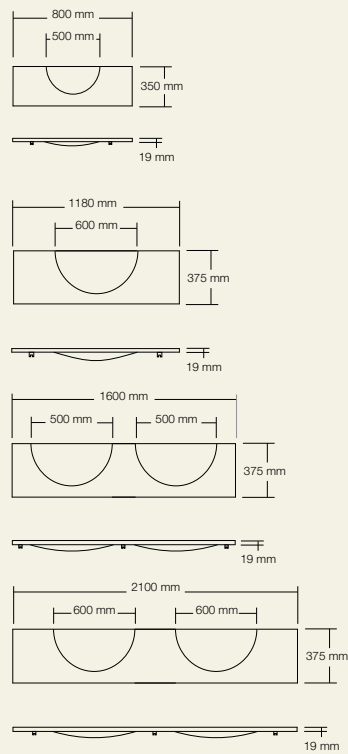

Onda washplane® solid surface
Solid surface white

Outlet detail for single 800 Washplane