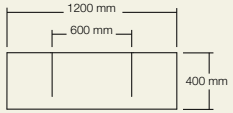

Geo washplane® stone
Noir
Sand
Carrara

Outlet detail for single 800 Washplane

Geo washplane® solid surface
Solid surface white