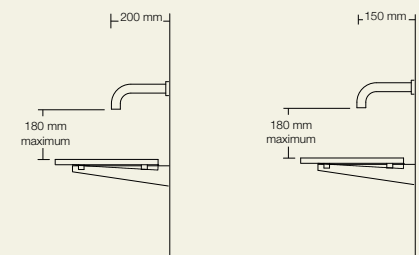

Onda washplane® solid surface
Solid surface white

Outlet detail for single 800 Washplane