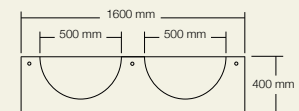

Onda washplane® omni glass
Omni glass white
Omni glass black
Omni glass clear
Custom colours available