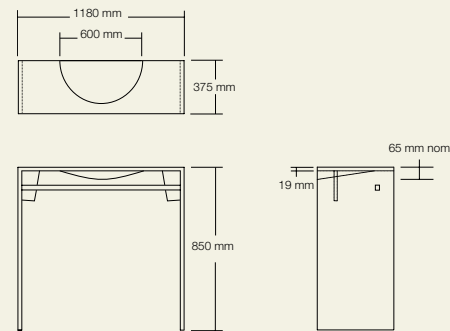

Onda high washplane®
Solid surface white

Ulisse wall outlets
Polished chrome
Ulisse wall outlets are also available in 250mm length

Product Washplane®
Behavioral changes over the years indicate that we are now using a continuous flow of clean water, rather than using soiled water in a plugged basin. Without the need to hold water, a basin could be slim, elegant and sculptural, and at the same time use considerably less water through the utilisation of a restricted water outlet, such as the Omvivo Ulisse outlet.
Each washplane® is designed and manufactured in Australia. The three styles, Geo, Linea and Onda are available in a range of unique finishes and are supplied with the hardware and drainage system to be installed into a cavity wall. A 150mm wall outlet for a Single 800mm Washplane® and a 200mm wall outlet for all others is recommended. Outlets must use 5-7 litres per minute with the water falling at a 90 degree angle directly onto the Washplane® top.