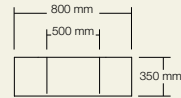

Outlet detail for single 800 Washplane

Linea washplane®
Seafoam glass