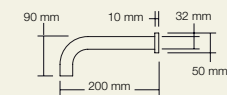

Onda high washplane®
Solid surface white

Ulisse wall outlets
Polished chrome
Ulisse wall outlets are also available in 250mm length

Product Washplane®
Behavioral changes over the years indicate that we are now using a continuous flow of clean water, rather than using soiled water in a plugged basin. Without the need to hold water, a basin could be slim, elegant and sculptural, and at the same time use considerably less water through the utilisation of a restricted water outlet, such as the Omvivo Ulisse outlet.
Each washplane® is designed and manufactured in Australia. The three styles, Geo, Linea and Onda are available in a range of unique finishes and are supplied with the hardware and drainage system to be installed into a cavity wall. A 150mm wall outlet for a Single 800mm Washplane® and a 200mm wall outlet for all others is recommended. Outlets must use 5-7 litres per minute with the water falling at a 90 degree angle directly onto the Washplane® top.