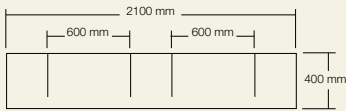

Geo washplane® stone
Noir
Sand
Carrara

Outlet detail for single 800 Washplane

Geo washplane® solid surface
Solid surface white