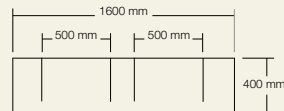

Outlet detail for single 800 Washplane

Linea washplane®
Seafoam glass