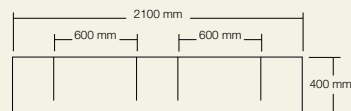

Outlet detail for single 800 Washplane

Linea washplane®
Seafoam glass