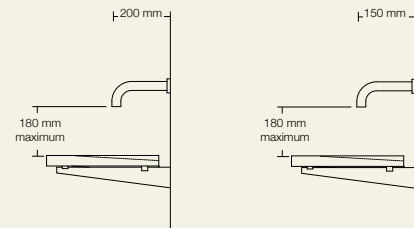

Outlet detail for single 800 Washplane

Linea washplane®
Seafoam glass