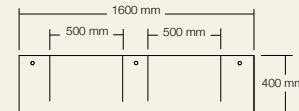

Geo washplane® stone
Noir
Sand
Carrara

Geo washplane® solid surface
Solid surface white

Linea washplane®
Seafoam glass

Onda washplane® omni glass
Omni glass white
Omni glass black
Omni glass clear
Custom colours available