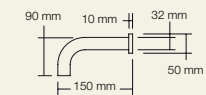

Onda high washplane®
Solid surface white

Ulisse wall outlets
Polished chrome
Ulisse wall outlets are also available in 250mm length

Product Washplane®
Behavioral changes over the years indicate that we are now using a continuous flow of clean water, rather than using soiled water in a plugged basin. Without the need to hold water, a basin could be slim, elegant and sculptural, and at the same time use considerably less water through the utilisation of a restricted water outlet, such as the Omvivo Ulisse outlet.
Each washplane® is designed and manufactured in Australia. The three styles, Geo, Linea and Onda are available in a range of unique finishes and are supplied with the hardware and drainage system to be installed into a cavity wall. A 150mm wall outlet for a Single 800mm Washplane® and a 200mm wall outlet for all others is recommended. Outlets must use 5-7 litres per minute with the water falling at a 90 degree angle directly onto the Washplane® top.